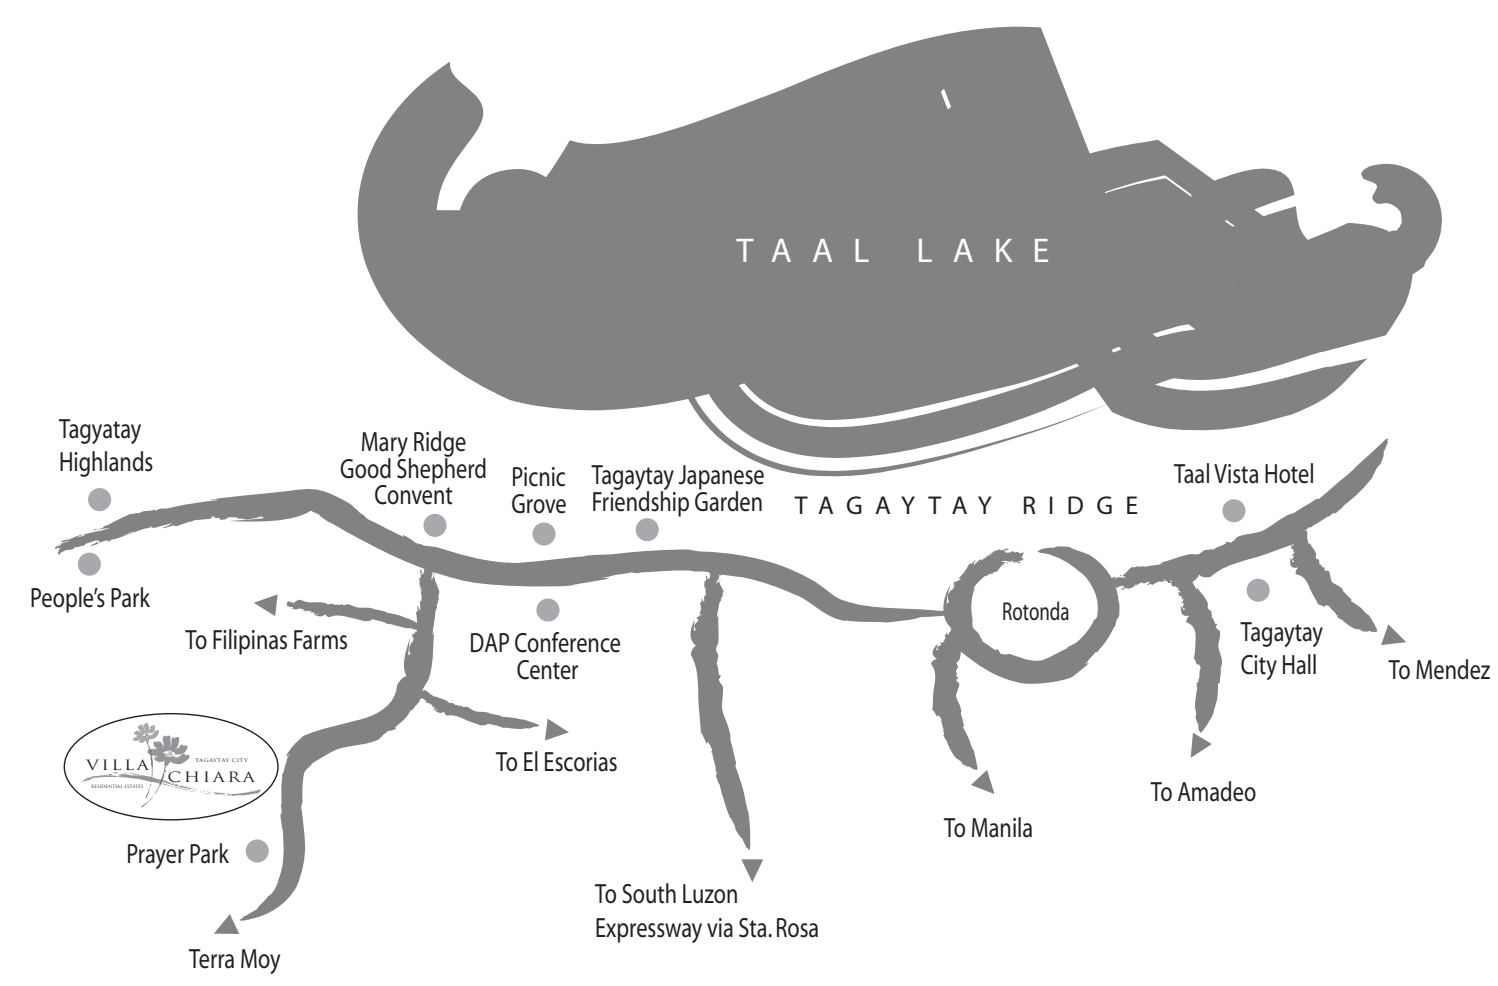

VILLA CHIARA

TAGAYTAY CITY
RESIDENTIAL ESTATES

*Paint the colors of life
as they change each day.
On your own special canvas.*

Features and Amenities

- 5.2 hectares of prime real estate in the heart of Tagaytay
- Well planned exclusive community
- Slightly rolling terrain
- Fully-landscaped entrance gate with guard house
- Community Clubhouse
- Swimming pool
- Landscaped open spaces
- Wide concrete road network
- Paved sidewalks with concrete curbs and gutters
- Underground storm drainage system
- Complete electrical & water system